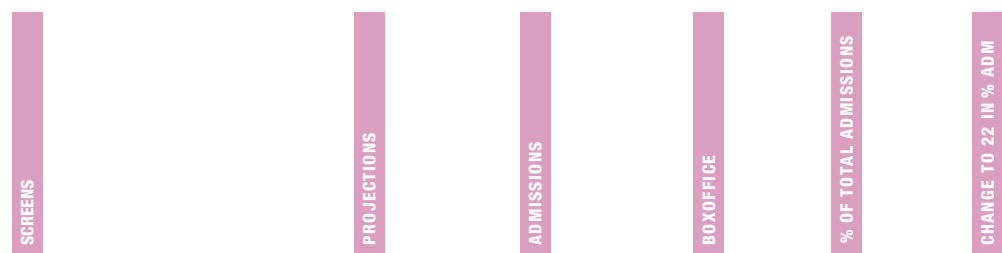

by Version of Language

VERSION	PROJECTIONS	ADMISSIONS	BOXOFFICE	% OF TOTAL ADMISSIONS	CHANGE TO 22 IN % ADM
Original Version	263'480	4'856'716	75'398'119	44.63 %	23.38 %
German Version	197'244	4'070'999	70'828'193	37.41 %	14.14 %
French Version	63'523	1'730'644	27'391'341	15.90 %	25.92 %
Italian Version	11'629	223'578	2'950'385	2.05 %	18.08 %
Switzerland	535'876	10'881'937	176'568'038	100.00 %	20.02 %