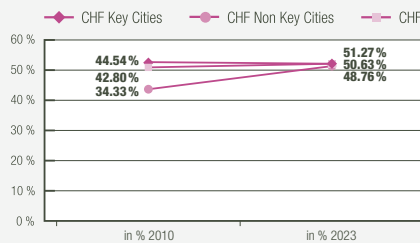

French Part Original-Version