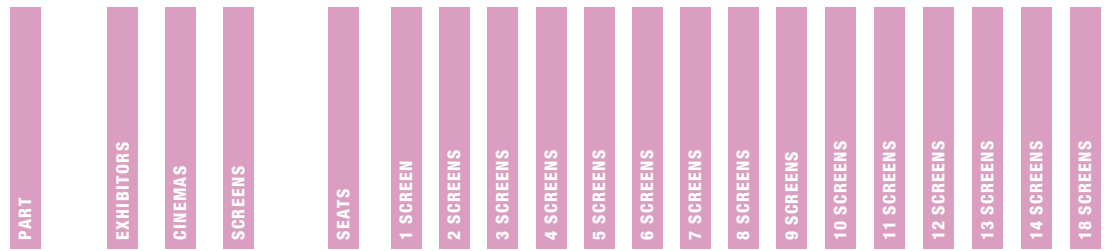

CINEMAS, SCREENS AND SEATS 2023

Cinemas, Screens, Seats per 31.12.2023 (BAK/OFC registred only)

German	130	169	430	65'939	99	26	7	9	7	6	0	5	0	4	2	2	0	1	1
French	56	85	167	29'107	59	9	9	1	1	1	1	1	1	0	0	0	1	0	0
Italien	9	11	26	4'242	6	0	3	1	0	0	1	0	0	0	0	0	0	0	0
TOTAL	195	265	623	99'288	164	35	19	11	8	7	2	6	1	5	2	2	1	1	1
+/-	-1	0	+2	+1'374	0	-1	+1	-1	0	0	0	+1	-1	0	0	0	0	0	0