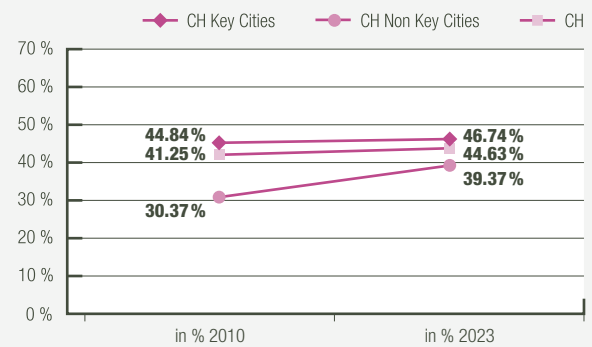

Switzerland Original-Version