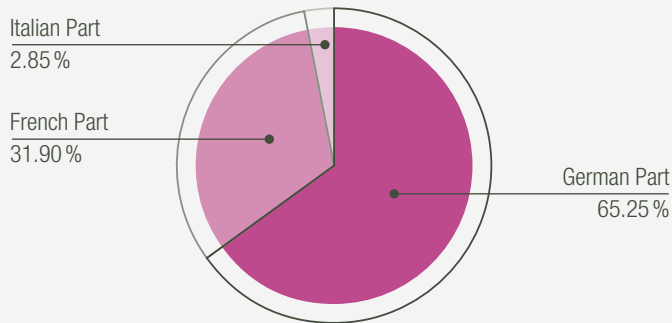

ADMISSIONS AND BOXOFFICE 2023

PART	ADMISSIONS	CHANGE TO 22 IN %	BOXOFFICE	CHANGE TO 22 IN %	AVG. TICKET PRICE
Cinemas & OpenAirs					
German Part	7'100'791	18.60 %	119'329'194	21.74 %	16.81
French Part	3'471'561	22.22 %	53'079'877	25.28 %	15.29
Italian Part	309'585	29.39 %	4'158'967	31.62 %	13.43
Total Switzerland	10'881'937	20.02 %	176'568'038	23.00 %	16.23
Cinemas only					
German Part	6'847'129	19.50 %	115'337'148	22.78 %	16.84
French Part	3'427'327	22.75 %	52'507'328	25.86 %	15.32
Italian Part	303'055	29.42 %	4'074'133	31.74 %	13.44
Total Cinemas	10'577'511	20.80 %	171'918'609	23.91 %	16.25
OpenAir-Cinemas only					
German Part	253'662	-1.33 %	3'992'046	-2.14 %	15.74
French Part	44'234	-8.13 %	572'549	-12.00 %	12.94
Italian Part	6'530	27.79 %	84'834	26.09 %	12.99
Total OpenAirs	304'426	-1.90 %	4'649'429	-3.08 %	15.27