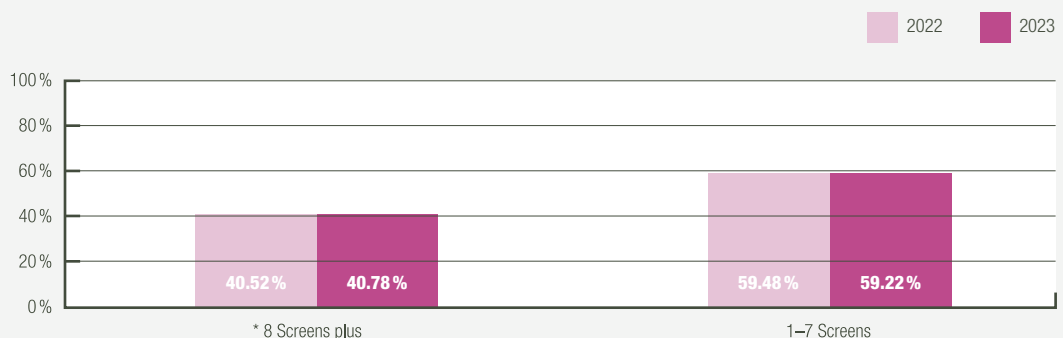

Multiplexe

SCREENS	PROJECTIONS	ADMISSIONS	BOXOFFICE	% OF TOTAL ADMISSIONS	CHANGE TO 22 IN % ADM
*8 Screens plus	202'642	4'438'091	78'687'178	40.78 %	20.80 %
1-7 Screens	333'234	6'443'846	97'880'860	59.22 %	19.49 %
Switzerland	535'876	10'881'937	176'568'038	100.00 %	20.02 %

* Cinedome Abtwil, Arena Basel, Pathé Küchlin Basel, Pathé Westside Bern, blue Cinema Chur, Pathé Dietlikon, Pathé Ebikon, Maxx Emmen, Arena Fribourg, Arena Genève, Pathé Genève, Galleries Lausanne, Cinedome Muri, Kinopolis Schaffhausen, Pathé Spreitenbach, Kiwi Winterthur, Abaton Zürich, Arena Zürich