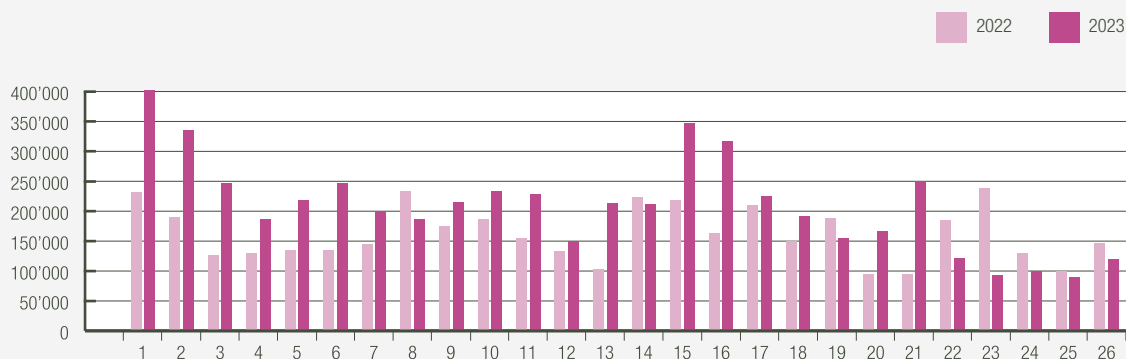

WEEKLY ADMISSIONS 2022/2023

Week 1-26