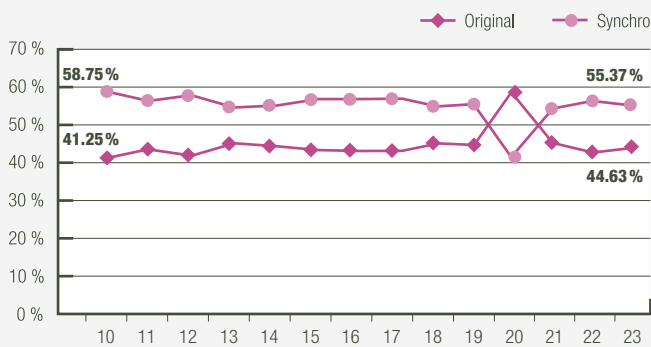

ORIGINAL / SYNCHRO-VERSIONS 2010-2023

YEAR	TOTAL ADMISSIONS	OV ADMISSIONS	OV ADMISSIONS %	SYNCHRO ADMISSIONS	SYNCHRO ADMISSIONS %	
Comparison	2010	15'126'425	6'239'669	41.25 %	8'886'378	58.75 %
Original-Synchro-Versions	2011	15'256'189	6'632'556	43.47 %	8'623'633	56.53 %
2010-2023	2012	15'888'585	6'672'307	41.99 %	9'216'278	58.01 %
	2013	14'058'405	6'382'038	45.40 %	7'676'367	54.60 %
	2014	13'242'575	5'927'528	44.76 %	7'315'047	55.24 %
	2015	14'778'757	6'497'968	43.97 %	8'280'789	56.03 %
	2016	13'734'036	5'992'304	43.63 %	7'741'732	56.37 %
	2017	13'873'847	6'003'168	43.27 %	7'870'679	56.73 %
	2018	12'090'305	5'482'993	45.35 %	6'607'312	54.65 %
	2019	12'865'531	5'739'694	44.61 %	7'125'837	55.39 %
	2020	4'504'718	2'642'324	58.66 %	1'862'394	41.34 %
	2021	5'571'667	2'536'025	45.52 %	3'035'642	54.48 %
	2022	9'066'638	3'936'242	43.41 %	5'130'396	56.59 %
	2023	10'881'937	4'856'716	44.63 %	6'025'221	55.37 %

Original-Synchro-Version in % 2010-2023