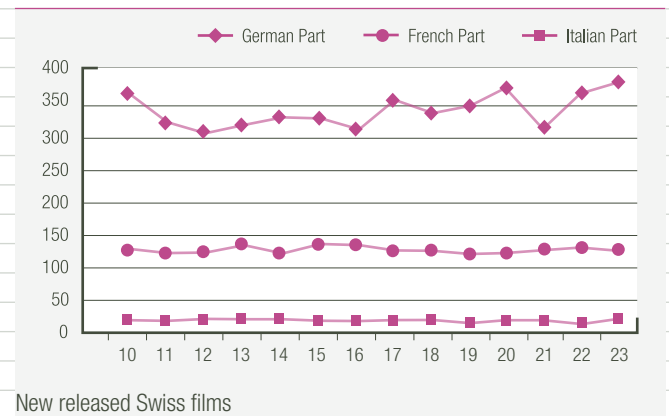

SWISS FILM'S MARKET SHARE 2010–2023

Total Number of Screens Switzerland	2010	2011	2012	2013	2014	2015	2016	2017	2018	2019	2020	2021	2022	2023
Total Screens	558	550	545	541	563	577	563	585	610	609	603	605	621	623
Number of Screens showing at least 1 Swissfilm per Year	2010	2011	2012	2013	2014	2015	2016	2017	2018	2019	2020	2021	2022	2023
German Part	362	318	302	320	340	337	313	356	344	350	370	317	364	385
French Part	125	120	124	139	123	140	139	128	130	123	126	128	136	129
Italian Part	20	19	22	23	23	20	19	22	23	17	19	19	17	22
Total Switzerland	507	457	448	482	486	497	471	506	497	490	515	464	517	536
% of total Screens	90.86	83.09	82.20	89.09	86.32	86.14	83.66	86.50	81.48	80.46	85.41	77.17	83.25	86.04