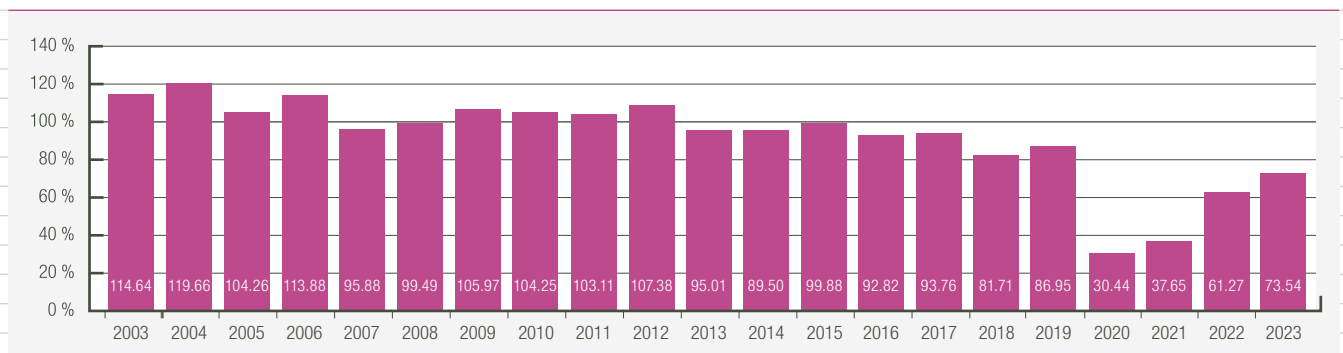

Year 1995 = 100%

Admissions Year 1995–2023 (Year 1995 = 100%)

Year 1995 = 100%