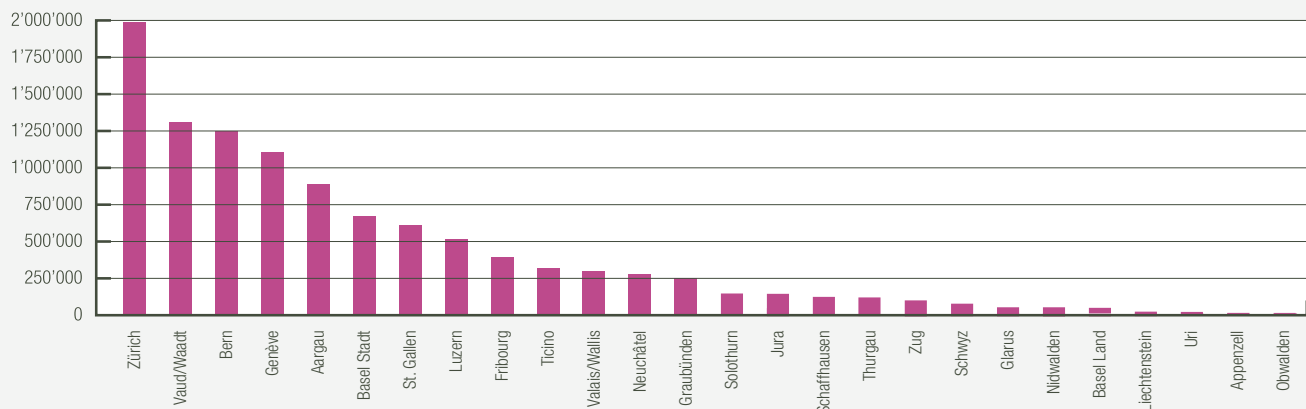

* Quelle/Source BFS/OFS 2023