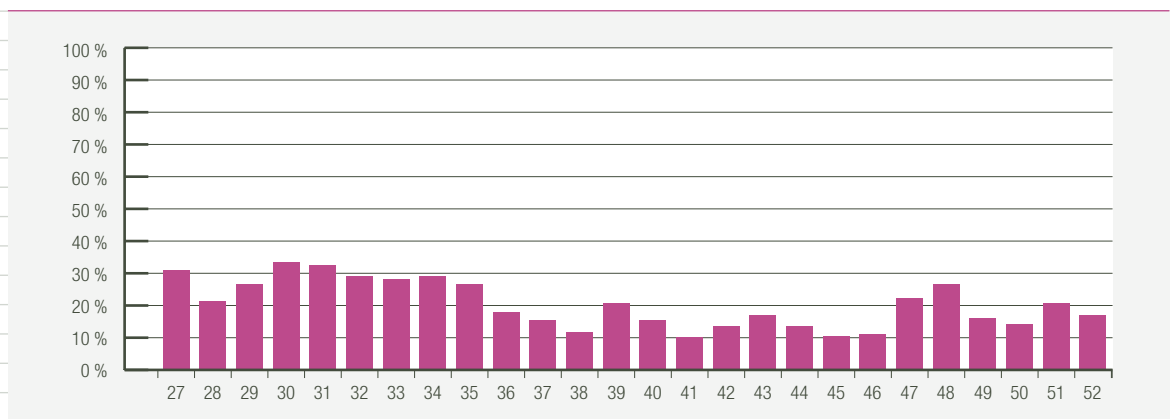

WEEK	ORIGINAL TITLE	DISTRIBUTOR	TOTAL ADMISSIONS	% OF WEEKLY ADM
Week 27-52				
27	Indiana Jones and the Dial of Destiny	DISNEY	54'768	30.63 %
28	Indiana Jones and the Dial of Destiny	DISNEY	27'603	21.10 %
29	Mission: Impossible – Dead Reckoning – Part One	WB	50'728	26.73 %
30	Barbie	WB	131'185	33.37 %
31	Barbie	WB	132'917	32.86 %
32	Barbie	WB	131'694	29.18 %
33	Barbie	WB	75'219	27.96 %
34	Barbie	WB	53'182	29.28 %
35	Barbie	WB	61'237	26.32 %
36	Barbie	WB	54'579	18.40 %
37	Barbie	WB	15'954	15.61 %
38	A Haunting in Venice	DISNEY	17'744	12.20 %
39	The Nun II	WB	28'626	20.30 %
40	The Nun II	WB	19'692	15.25 %
41	Paw Patrol: The Mighty Movie	WB	12'737	10.47 %
42	Paw Patrol: The Mighty Movie	WB	23'378	13.72 %
43	Killers of the Flower Moon	WB	33'032	16.76 %
44	Five Nights At Freddy's	UNIVERSAL	27'063	13.43 %
45	Killers of the Flower Moon	WB	20'954	10.55 %
46	The Marvels	DISNEY	20'473	10.98 %
47	The Hunger Games – The Ballad of Songbirds and Snakes	ELITE	40'685	22.71 %
48	Napoleon	SONY PICTURES	49'589	26.56 %
49	Napoleon	SONY PICTURES	28'875	16.42 %
50	Bon Schuur Ticino	DCM FILM	30'036	14.92 %
51	Wonka	WB	37'889	20.91 %
52	Wonka	WB	42'927	17.08 %

Weekly Admissions 2023 – Top Film in % of total week adm