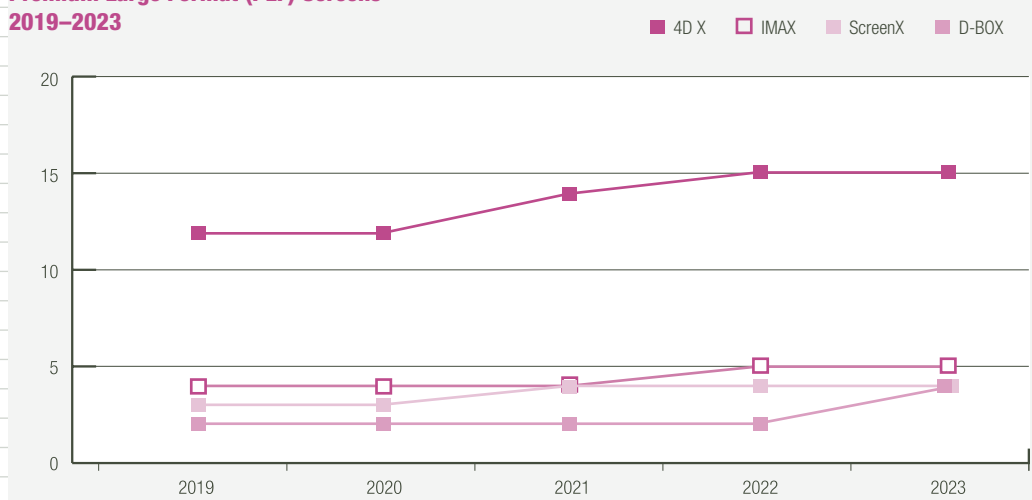

Premium Large Format (PLF) Screens
2019–2023