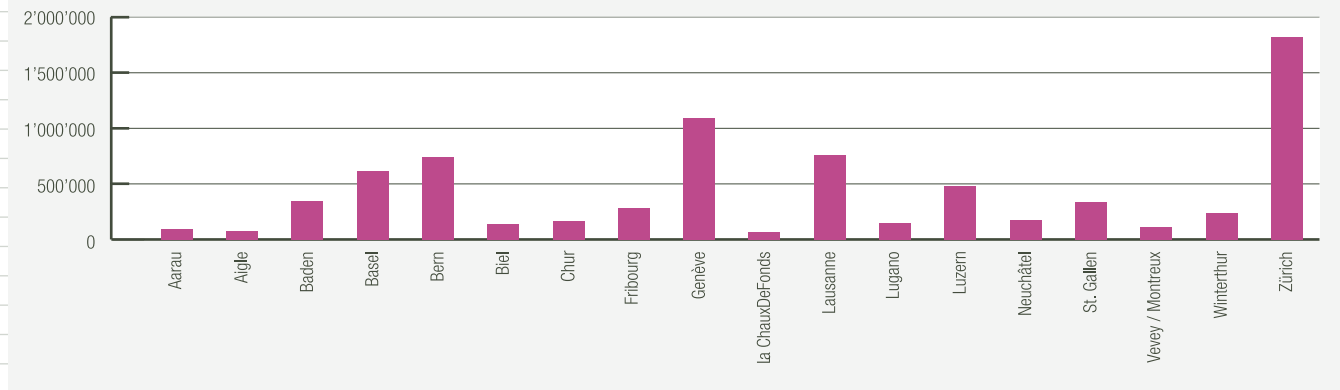

* Quelle/Source BFS/OFS 2023