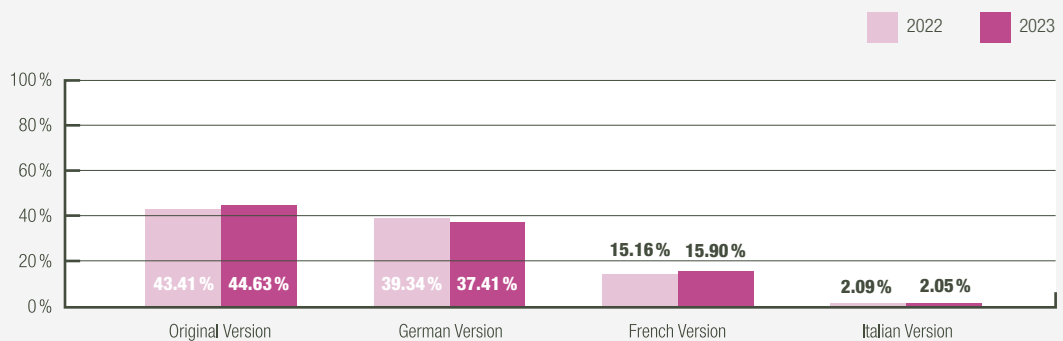

by Version of Language

VERSION	PROJECTIONS	ADMISSIONS	BOXOFFICE	% OF TOTAL ADMISSIONS	CHANGE TO 22 IN % ADM
Original Version	263'480	4'856'716	75'398'119	44.63 %	23.38 %
German Version	197'244	4'070'999	70'828'193	37.41 %	14.14 %
French Version	63'523	1'730'644	27'391'341	15.90 %	25.92 %
Italian Version	11'629	223'578	2'950'385	2.05 %	18.08 %
Switzerland	535'876	10'881'937	176'568'038	100.00 %	20.02 %