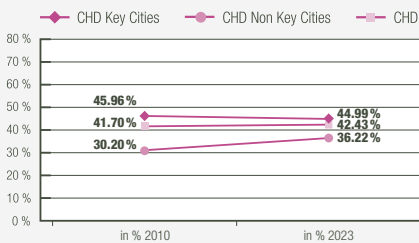

German Part Original-Version