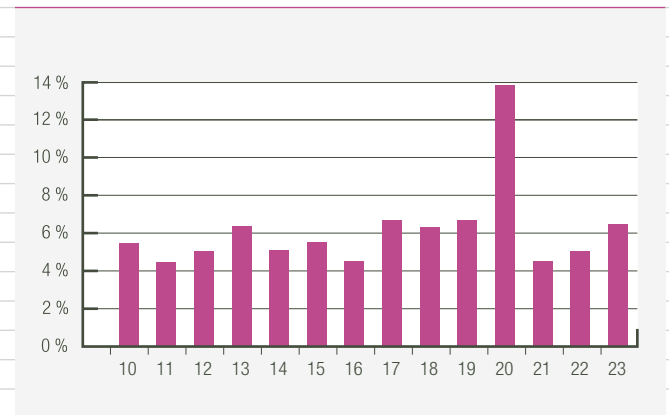

Total Admissions and Marketshare of Swiss Films per Year	2010		2011		2012		2013		2014		2015		2016		2017		2018		2019		2020		2021		2022		2023	
	TOTAL ADMISSIONS SWISS FILMS	MARKET SHARE SWISS FILMS IN %	TOTAL ADMISSIONS SWISS FILMS	MARKET SHARE SWISS FILMS IN %	TOTAL ADMISSIONS SWISS FILMS	MARKET SHARE SWISS FILMS IN %	TOTAL ADMISSIONS SWISS FILMS	MARKET SHARE SWISS FILMS IN %	TOTAL ADMISSIONS SWISS FILMS	MARKET SHARE SWISS FILMS IN %	TOTAL ADMISSIONS SWISS FILMS	MARKET SHARE SWISS FILMS IN %	TOTAL ADMISSIONS SWISS FILMS	MARKET SHARE SWISS FILMS IN %	TOTAL ADMISSIONS SWISS FILMS	MARKET SHARE SWISS FILMS IN %	TOTAL ADMISSIONS SWISS FILMS	MARKET SHARE SWISS FILMS IN %	TOTAL ADMISSIONS SWISS FILMS	MARKET SHARE SWISS FILMS IN %	TOTAL ADMISSIONS SWISS FILMS	MARKET SHARE SWISS FILMS IN %	TOTAL ADMISSIONS SWISS FILMS	MARKET SHARE SWISS FILMS IN %	TOTAL ADMISSIONS SWISS FILMS	MARKET SHARE SWISS FILMS IN %	TOTAL ADMISSIONS SWISS FILMS	MARKET SHARE SWISS FILMS IN %
	826'590	5.46%	677'580	4.44%	796'410	5.01%	897'210	6.38%	674'553	5.09%	816'196	5.52%	619'656	4.51%	936'189	6.74%	769'326	6.36%	875'683	6.81%	624'539	13.86%	256'008	4.59%	463'683	5.11%	709'026	6.52%