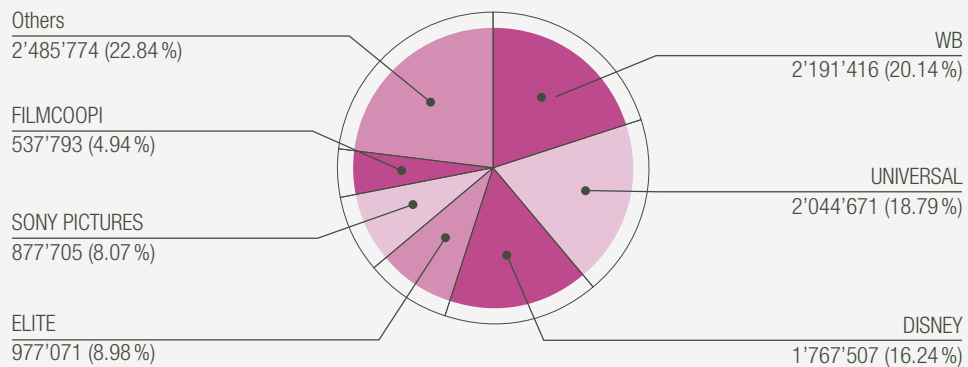

RANK	DISTRIBUTOR	NEW RELEASE	NEW RELEASE CHD	NEW RELEASE CHF	NEW RELEASE CHI	RE RELEASE	TOTAL RELEASE	PROJECTIONS	ADMISSIONS	MARKET SHARE	3D ADMISSION	% OF 3D ADM
1	WB	22	22	21	21	81	103	89'086	2'191'416	20.14%	81'746	3.73%
2	UNIVERSAL	19	19	19	19	82	101	77'137	2'044'671	18.79%	295'143	14.43%
3	DISNEY	14	14	14	13	59	73	77'104	1'767'507	16.24%	613'173	34.69%
4	ELITE	35	31	28	16	72	107	59'538	977'071	8.98%	0	0.00%
5	SONY PICTURES	20	20	15	14	17	37	49'822	877'705	8.07%	0	0.00%
6	FILMCOOPI	26	25	20	11	141	167	31'875	537'793	4.94%	0	0.00%
7	PATHE	34	11	31	6	72	106	27'389	498'453	4.58%	0	0.00%
8	PRAESENS	44	39	22	4	80	124	26'716	350'821	3.22%	219	0.06%
9	DCM FILM	13	13	3	2	21	34	19'081	346'537	3.18%	3'874	1.12%
10	FRENETIC	25	16	25	4	136	161	15'200	247'815	2.28%	0	0.00%
11	OUTSIDE THE BOX	18	16	17	5	32	50	9'051	159'873	1.47%	0	0.00%
12	XENIX	16	12	15	7	58	74	7'406	101'346	0.93%	0	0.00%
13	JMH	10	3	10	0	30	40	5'058	76'422	0.70%	0	0.00%
14	AGORA	11	2	11	1	21	32	4'891	69'339	0.64%	0	0.00%
15	MOVIEBIZ	6	6	3	0	18	24	4'169	69'014	0.63%	0	0.00%
16	VINCA FILM	6	6	5	1	8	14	3'158	54'503	0.50%	0	0.00%
17	TRIGON	13	13	13	13	118	131	4'227	49'125	0.45%	0	0.00%
18	CINEWORX	8	7	7	1	35	43	3'280	37'891	0.35%	0	0.00%
19	MORANDINI	10	2	2	10	5	15	2'060	36'502	0.34%	0	0.00%
20	AMF	1	1	0	0	0	1	1'530	34'719	0.32%	0	0.00%
21	FIRST HAND FILMS	9	9	9	8	11	20	2'554	27'813	0.26%	0	0.00%
22	SISTER DISTRIBUTION	8	3	8	1	18	26	1'678	24'484	0.22%	0	0.00%
23	FILMBRINGER	3	3	0	0	5	8	930	14'943	0.14%	0	0.00%
24	EXTRAMILEFILMS	1	1	1	1	0	1	464	10'861	0.10%	0	0.00%
25	HELSE	7	7	4	0	1	8	532	10'209	0.09%	0	0.00%
26	Various (65)	68	53	39	9	1'911	1'979	11'940	265'104	2.44%	0	0.00%
Total 2023		447	354	342	167	3'032	3'479	535'876	10'881'937	100.00%	994'155	9.14%