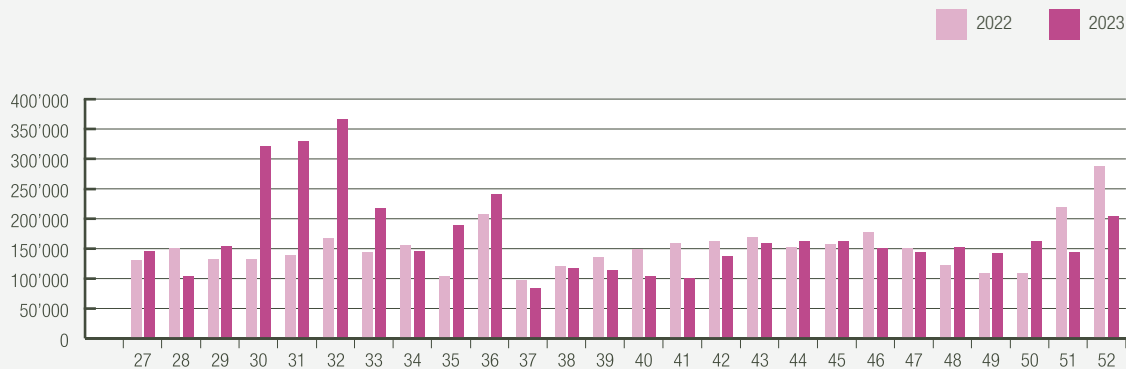

WEEKLY ADMISSIONS 2022/2023

Week 1-26

Week 27-52