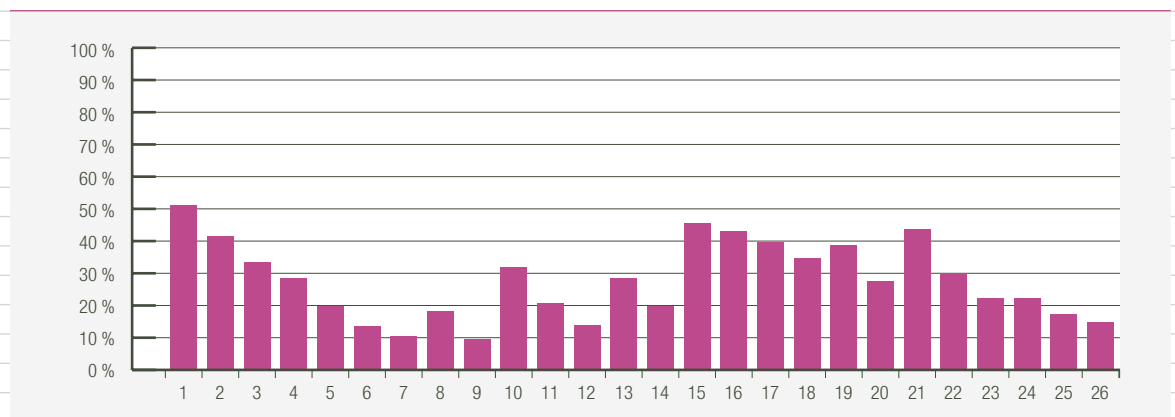

Weekly Admissions 2023 – Top Film in % of total week adm

WEEK	ORIGINAL TITLE	DISTRIBUTOR	TOTAL ADMISSIONS	% OF WEEKLY ADM
Week 27-52				
27	Indiana Jones and the Dial of Destiny	DISNEY	54'768	30.63 %
28	Indiana Jones and the Dial of Destiny	DISNEY	27'603	21.10 %
29	Mission: Impossible – Dead Reckoning – Part One	WB	50'728	26.73 %
30	Barbie	WB	131'185	33.37 %
31	Barbie	WB	132'917	32.86 %
32	Barbie	WB	131'694	29.18 %
33	Barbie	WB	75'219	27.96 %
34	Barbie	WB	53'182	29.28 %
35	Barbie	WB	61'237	26.32 %
36	Barbie	WB	54'579	18.40 %
37	Barbie	WB	15'954	15.61 %
38	A Haunting in Venice	DISNEY	17'744	12.20 %
39	The Nun II	WB	28'626	20.30 %
40	The Nun II	WB	19'692	15.25 %
41	Paw Patrol: The Mighty Movie	WB	12'737	10.47 %
42	Paw Patrol: The Mighty Movie	WB	23'378	13.72 %
43	Killers of the Flower Moon	WB	33'032	16.76 %
44	Five Nights At Freddy's	UNIVERSAL	27'063	13.43 %
45	Killers of the Flower Moon	WB	20'954	10.55 %
46	The Marvels	DISNEY	20'473	10.98 %
47	The Hunger Games – The Ballad of Songbirds and Snakes	ELITE	40'685	22.71 %
48	Napoleon	SONY PICTURES	49'589	26.56 %
49	Napoleon	SONY PICTURES	28'875	16.42 %
50	Bon Schuur Ticino	DCM FILM	30'036	14.92 %
51	Wonka	WB	37'889	20.91 %
52	Wonka	WB	42'927	17.08 %