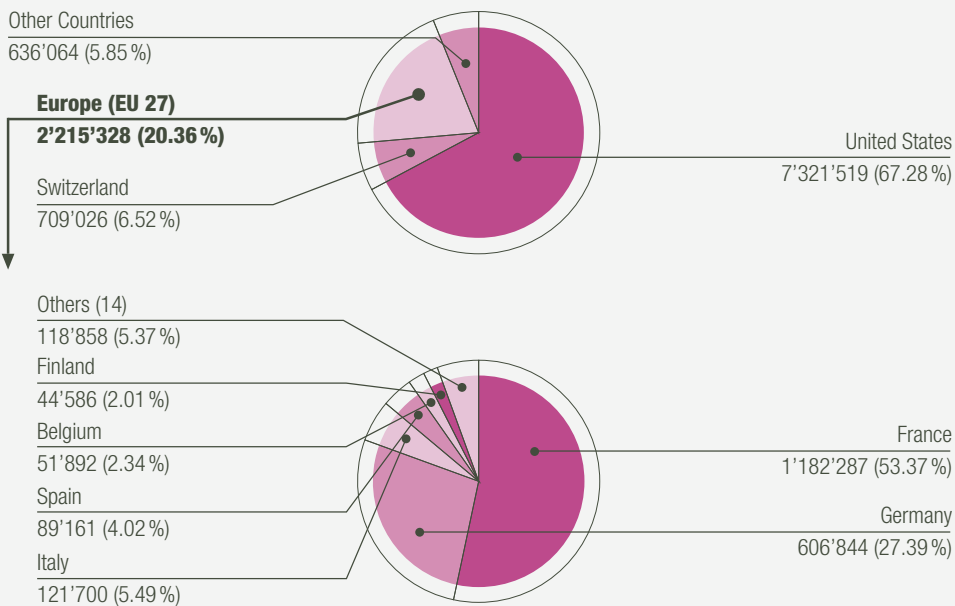

RANK	COUNTRY	NEW RELEASE	NEW RELEASE CHD	NEW RELEASE CHF	NEW RELEASE CHI	RE RELEASE	TOTAL RELEASE	PROJECTIONS	ADMISSIONS	MARKET SHARE	3D ADMISSION	% OF 3D ADM
1	United States	94	94	87	76	729	823	316'058	7'321'519	67.28 %	990'062	13.52 %
2	France	117	50	117	14	544	661	72'862	1'182'287	10.86 %	0	0.00 %
3	Switzerland	76	60	48	16	322	398	38'494	709'026	6.52 %	0	0.00 %
4	Germany	41	41	7	0	255	296	42'180	606'844	5.58 %	3'874	0.64 %
5	United Kingdom	16	16	13	5	175	191	16'996	270'174	2.48 %	219	0.08 %
6	Japan	17	16	10	7	99	116	8'870	152'875	1.40 %	0	0.00 %
7	Italy	20	11	12	19	163	183	7'670	121'700	1.12 %	0	0.00 %
8	Spain	4	4	4	3	43	47	5'406	89'161	0.82 %	0	0.00 %
9	Belgium	2	2	1	0	24	26	3'042	51'892	0.48 %	0	0.00 %
10	Finland	3	3	2	1	12	15	2'984	44'586	0.41 %	0	0.00 %
11	Australia	1	1	1	1	22	23	2'094	36'708	0.34 %	0	0.00 %
12	Sweden	2	2	0	0	29	31	1'805	36'248	0.33 %	0	0.00 %
13	Netherlands	0	0	0	0	12	12	1'596	27'535	0.25 %	0	0.00 %
14	India	11	11	4	1	35	46	679	20'815	0.19 %	0	0.00 %
15	South Korea	1	1	1	0	35	36	1'249	20'196	0.19 %	0	0.00 %
16	Austria	8	8	3	2	42	50	1'801	15'356	0.14 %	0	0.00 %
17	Ukraine	2	2	2	1	12	14	1'540	14'977	0.14 %	0	0.00 %
18	Norway	0	0	0	0	10	10	742	12'672	0.12 %	0	0.00 %
19	Turkey	5	5	2	1	12	17	684	11'940	0.11 %	0	0.00 %
20	Canada	3	3	3	1	42	45	1'022	11'267	0.10 %	0	0.00 %
21	Denmark	1	1	0	0	20	21	624	9'754	0.09 %	0	0.00 %
22	Russia	1	1	1	0	23	24	495	8'324	0.08 %	0	0.00 %
23	Luxembourg	1	1	1	0	3	4	521	8'287	0.08 %	0	0.00 %
24	Albania	2	2	2	1	2	4	378	6'881	0.06 %	0	0.00 %
25	Iran	1	1	1	1	29	30	719	6'620	0.06 %	0	0.00 %
26	Others (76)	18	17	15	8	338	356	5'365	84'293	0.77 %	0	0.00 %
Total 2023		447	353	337	158	3'032	3'479	535'876	10'881'937	100.00 %	994'155	9.14 %