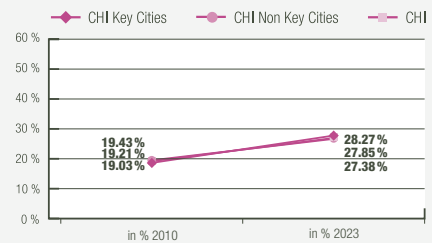

Italian Part Original-Version