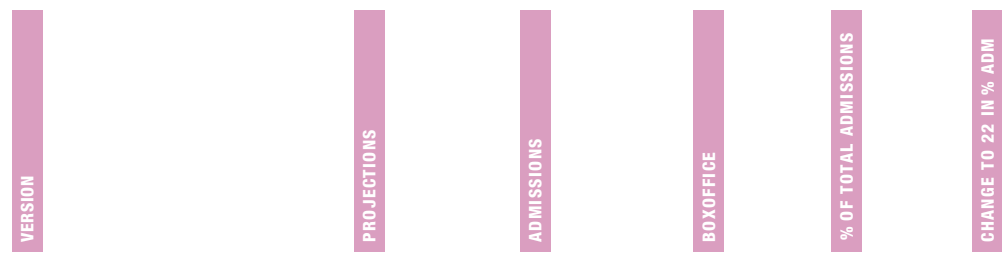

ADMISSIONS AND BOXOFFICE 2023