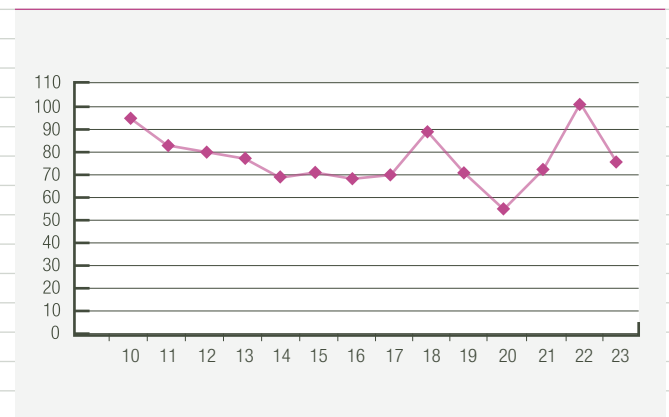

Number of Swiss Films per Year	2010		2011		2012		2013		2014		2015		2016		2017		2018		2019		2020		2021		2022		2023	
	TOTAL SWISS FILMS	TOTAL SWISS FILMS NEW RELEASE	TOTAL SWISS FILMS	TOTAL SWISS FILMS NEW RELEASE	TOTAL SWISS FILMS	TOTAL SWISS FILMS NEW RELEASE	TOTAL SWISS FILMS	TOTAL SWISS FILMS NEW RELEASE	TOTAL SWISS FILMS	TOTAL SWISS FILMS NEW RELEASE	TOTAL SWISS FILMS	TOTAL SWISS FILMS NEW RELEASE	TOTAL SWISS FILMS	TOTAL SWISS FILMS NEW RELEASE	TOTAL SWISS FILMS	TOTAL SWISS FILMS NEW RELEASE	TOTAL SWISS FILMS	TOTAL SWISS FILMS NEW RELEASE	TOTAL SWISS FILMS	TOTAL SWISS FILMS NEW RELEASE	TOTAL SWISS FILMS	TOTAL SWISS FILMS NEW RELEASE	TOTAL SWISS FILMS	TOTAL SWISS FILMS NEW RELEASE	TOTAL SWISS FILMS	TOTAL SWISS FILMS NEW RELEASE	TOTAL SWISS FILMS	TOTAL SWISS FILMS NEW RELEASE
	250	95	259	83	280	80	255	77	296	69	291	71	306	68	294	70	338	89	323	71	256	55	307	72	400	101	398	76