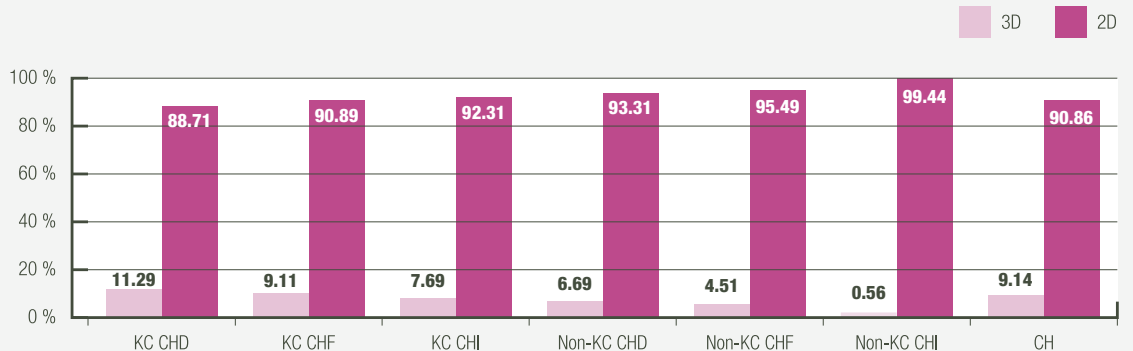

PART	PROJECTIONS 2D	ADMISSIONS 2D	PROJECTIONS 3D	ADMISSIONS 3D	% OF TOTAL ADMISSIONS 3D
KeyCities (KC) / NonKeyCities (NON-KC) Admission 2D / 3D					
KC German Part	235'591	4'463'252	18'968	568'001	11.29 %
KC French Part	101'104	2'348'857	6'236	235'313	9.11 %
KC Italian Part	5'876	136'596	633	11'372	7.69 %
*KC Switzerland	342'571	6'948'705	25'837	814'686	10.49 %
Non-KC German Part	107'563	1'930'989	5'862	138'549	6.69 %
Non-KC French Part	42'445	847'381	1'189	40'010	4.51 %
Non-KC Italian Part	10'356	160'707	53	910	0.56 %
Non KC	160'364	2'939'077	7'104	179'469	5.75 %
Switzerland	502'935	9'887'782	32'941	994'155	9.14 %